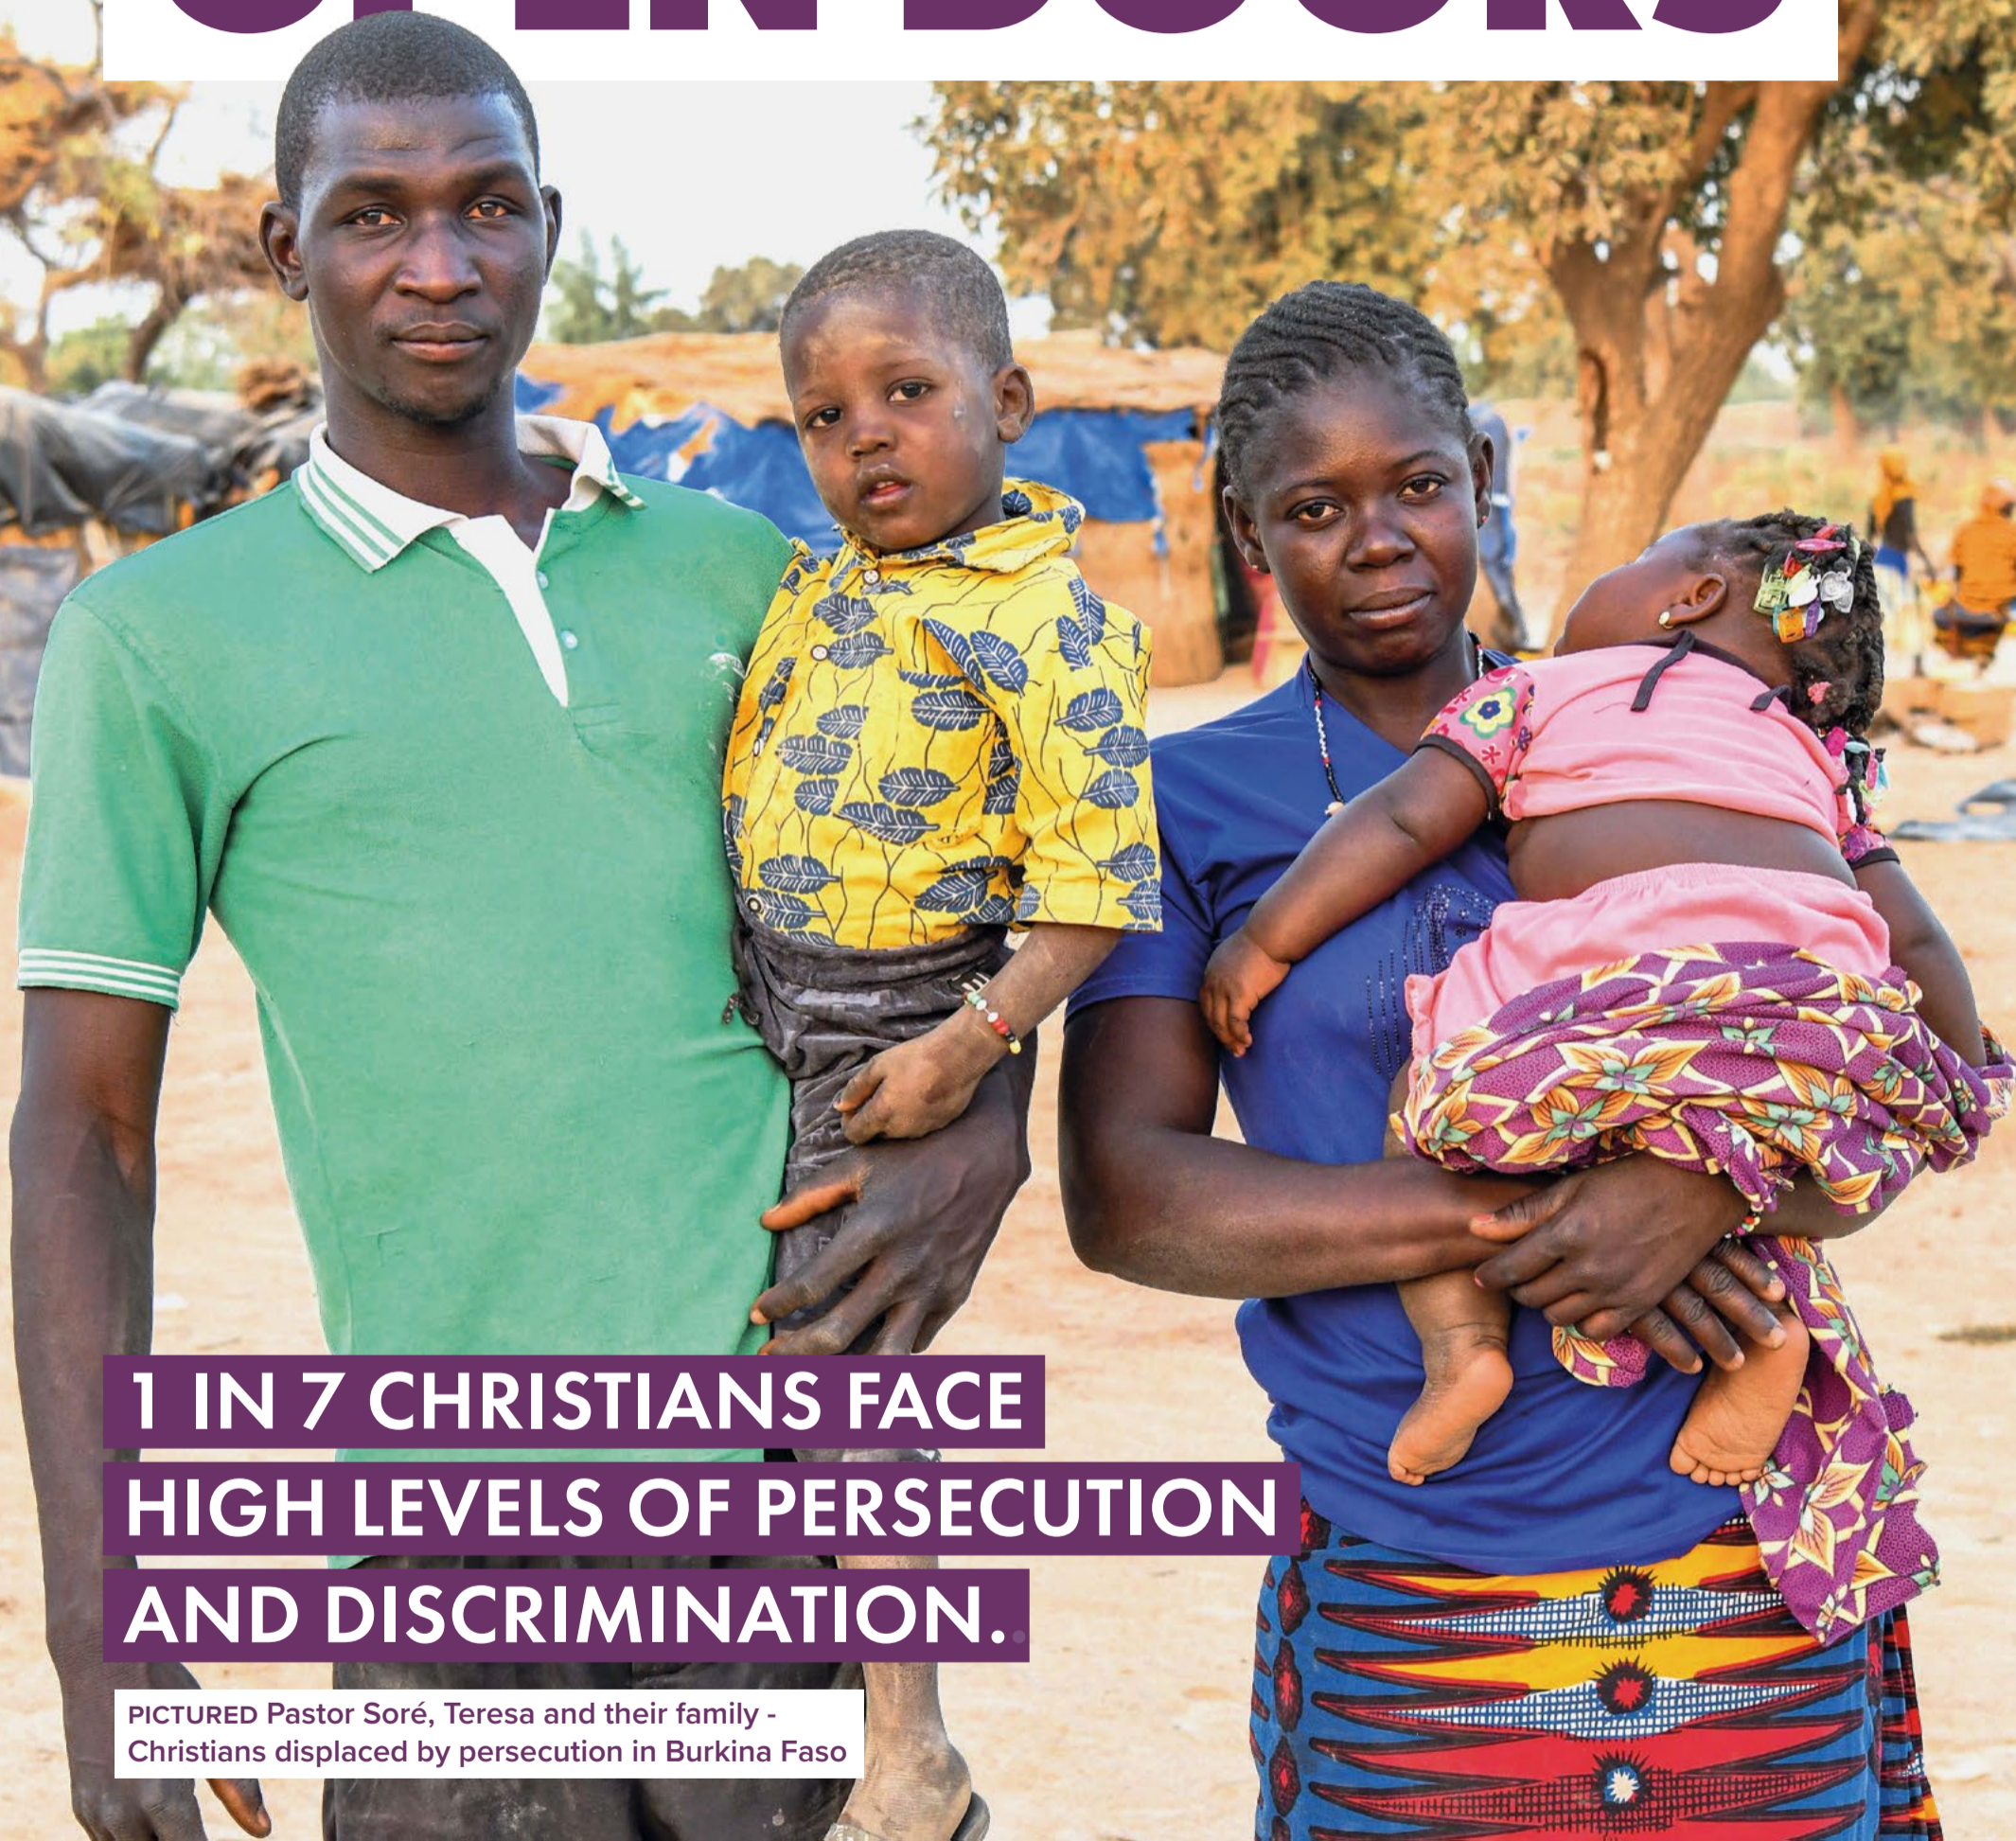

# OPEN DOORS

**1 IN 7 CHRISTIANS FACE  
HIGH LEVELS OF PERSECUTION  
AND DISCRIMINATION.**

PICTURED Pastor Soré, Teresa and their family -  
Christians displaced by persecution in Burkina Faso

**OpenDoors**